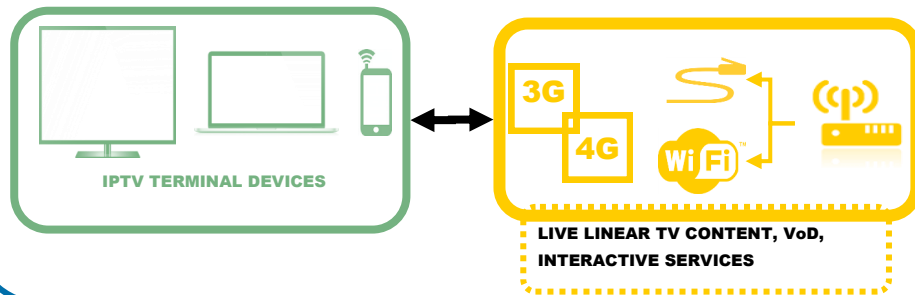

COMMONLY MISUSED TERMS IN IP-BASED TV

SMART TV / CONNECTED TV IS A **DEVICE**

BROADCAST CONTENT IS **INDEPENDENT** OF **BROADBAND ONE**

HYBRID TV IS AN **INTERACTIVE SERVICE & DEVICE**

BROADCAST CONTENT **CAN BE RELATED** TO **BROADBAND ONE**

IPTV IS AN **INTERACTIVE SERVICE**

LINEAR TV SERVICES ARE DELIVERED EMBEDDED IN IP PROTOCOL

TRADITIONAL TV IS A **DEVICE**

LINEAR TV CONTENT DELIVERED TO TRADITIONAL TV DEVICE

SOURCE: ITU-T Glossary and terminology of IP-based TV related multimedia services (July 2014)