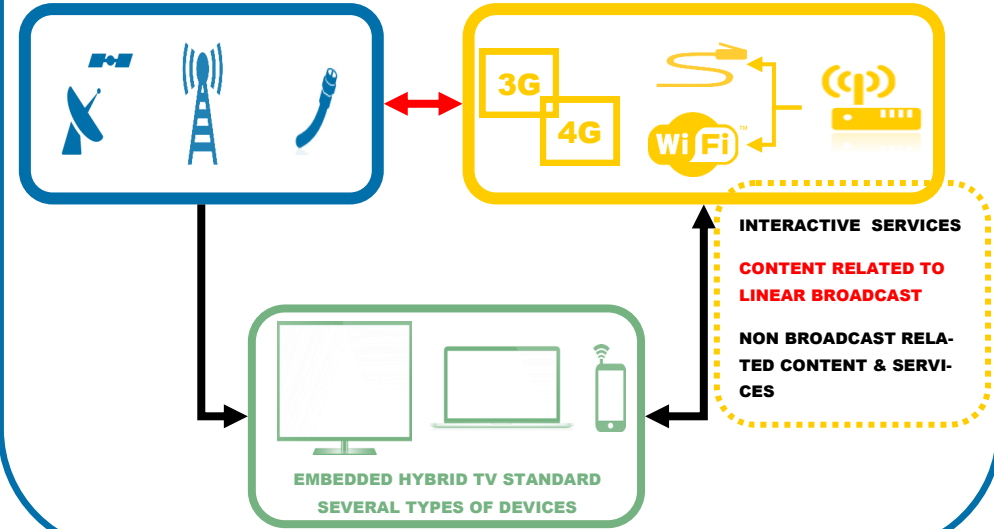

COMMONLY MISUSED TERMS IN IP-BASED TV

SMART TV / CONNECTED TV IS A **DEVICE**

BROADCAST CONTENT IS **INDEPENDENT** OF **BROADBAND ONE**

HYBRID TV IS AN **INTERACTIVE SERVICE & DEVICE**

BROADCAST CONTENT **CAN BE RELATED** TO **BROADBAND ONE**

IPTV IS AN **INTERACTIVE SERVICE**

LINEAR TV SERVICES ARE DELIVERED EMBEDDED IN IP PROTOCOL

TRADITIONAL TV IS A **DEVICE**

LINEAR TV CONTENT DELIVERED TO TRADITIONAL TV DEVICE

SOURCE: ITU-T Glossary and terminology of IP-based TV related multimedia services (July 2014)