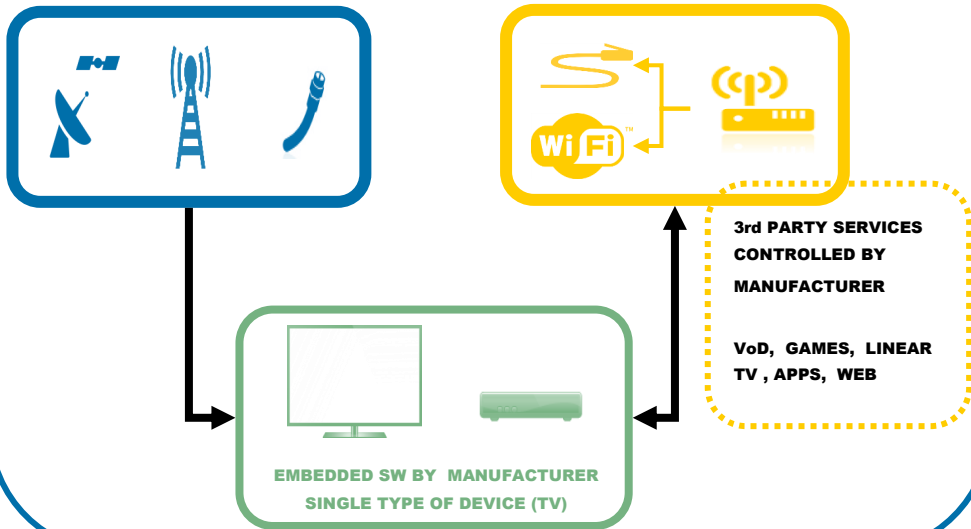

COMMONLY MISUSED TERMS IN IP-BASED TV

SMART TV / CONNECTED TV IS A **DEVICE**

BROADCAST CONTENT IS **INDEPENDENT** OF **BROADBAND ONE**

HYBRID TV IS AN **INTERACTIVE SERVICE & DEVICE**

BROADCAST CONTENT **CAN BE RELATED** TO **BROADBAND ONE**

IPTV IS AN **INTERACTIVE SERVICE**

LINEAR TV SERVICES ARE DELIVERED EMBEDDED IN IP PROTOCOL

TRADITIONAL TV IS A **DEVICE**

LINEAR TV CONTENT DELIVERED TO TRADITIONAL TV DEVICE

SOURCE: ITU-T Glossary and terminology of IP-based TV related multimedia services (July 2014)